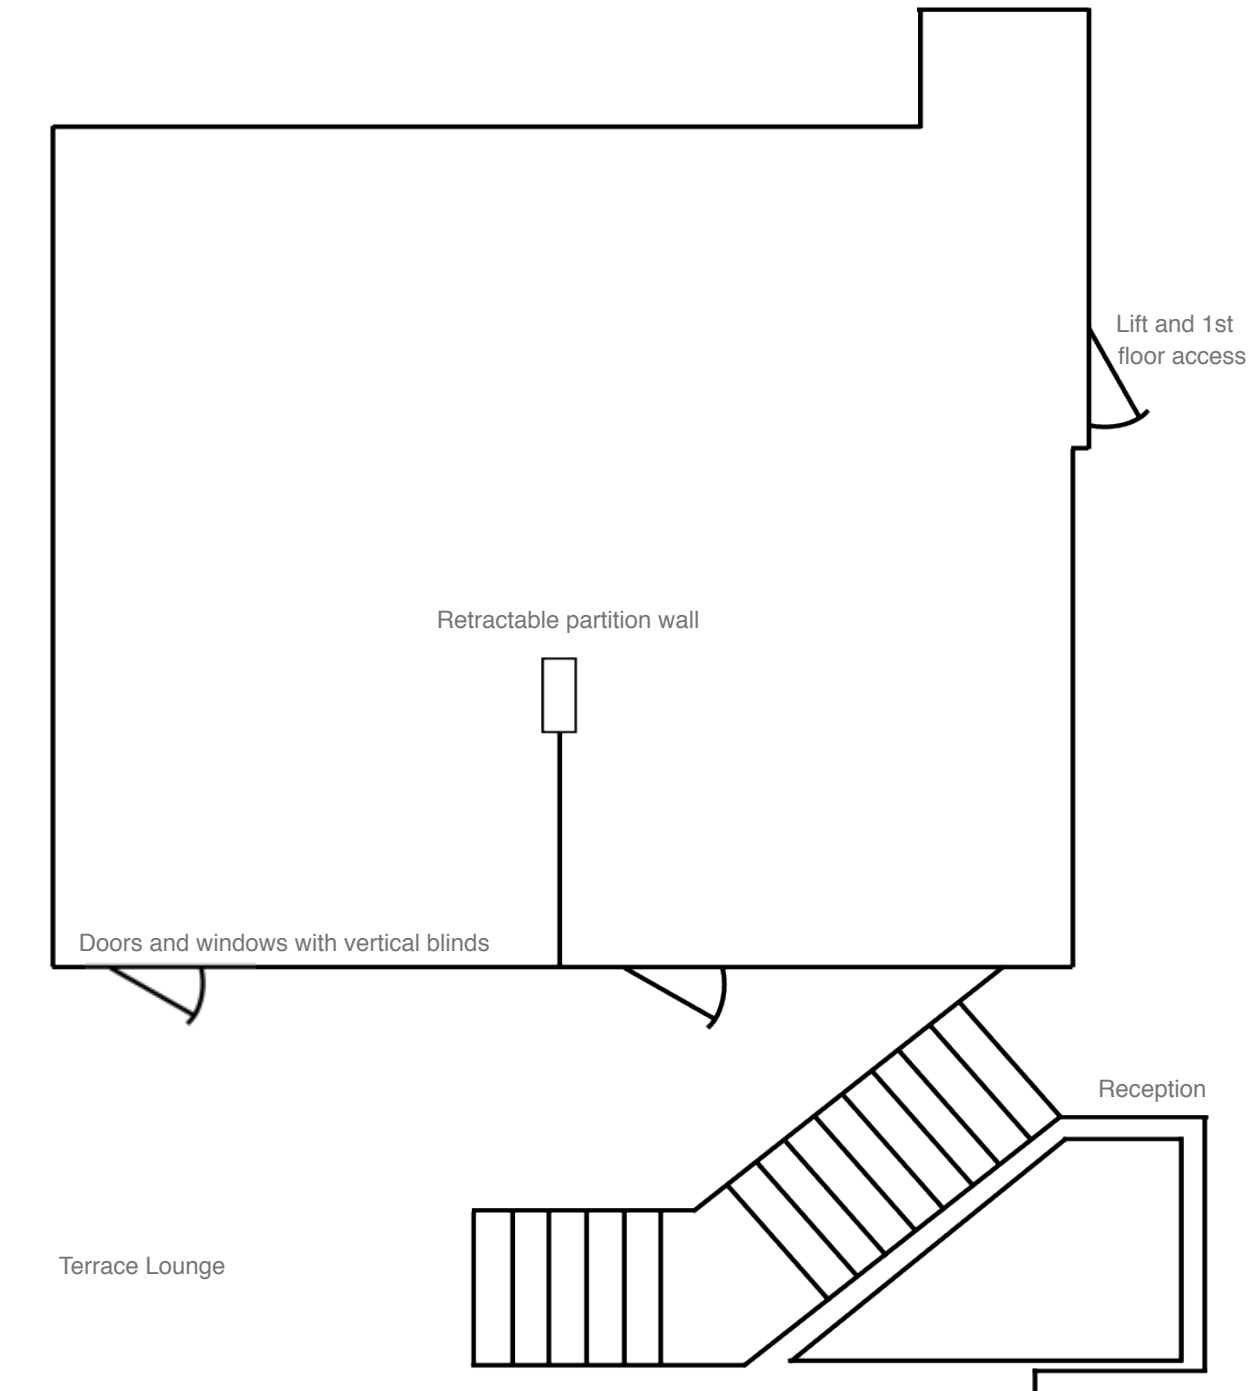

Hotel Novocastrian

Norfolk Room - Floor Plan

Room facilities include wi-fi reception, two wired network points, air conditioning, mid room separator available, pstn phone points and windows facing east on to the Terrace Lounge.

Ceiling Height: 2.4m

Area: 50m²

North

South

Dimensions indicated may not be accurate or to scale. This floor plan is provided as a a guide only. Contact the Hotel for any measurements that may be required.