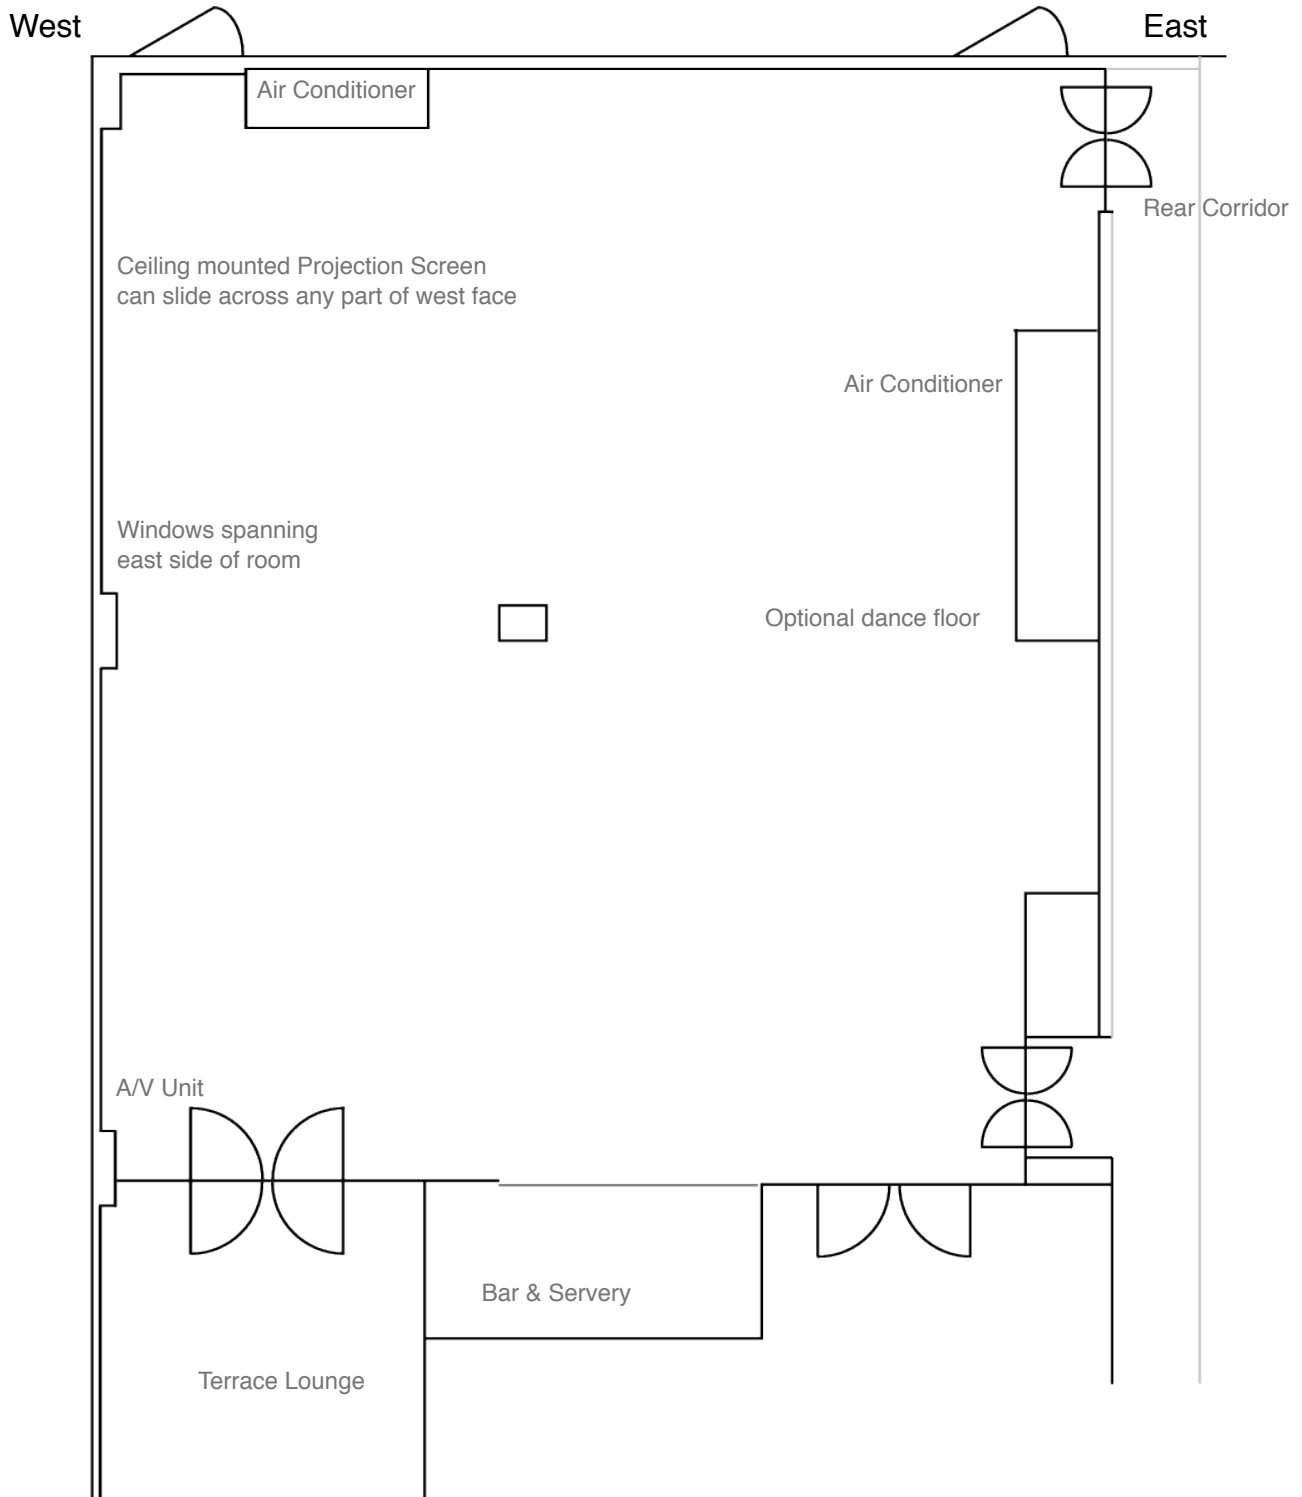

Hotel Novocastrian

Terrace Room - Floor Plan

Room facilities include wi-fi reception, two wired network points, pstn phone point, two air conditions with individual temperature control, bar facilities, dual entry points, west facing windows spanning the length of the room, optional dance floor and large projection screen.

Ceiling Height: 2.4m

Area: 200m²

Dimensions indicated may not be accurate or to scale. This floor plan is provided as a a guide only. Contact the Hotel for any measurements that may be required.

Hotel Novocastrian - 02 4926 3688 - info@novocastrian.com.au - www.novocastrian.com.au